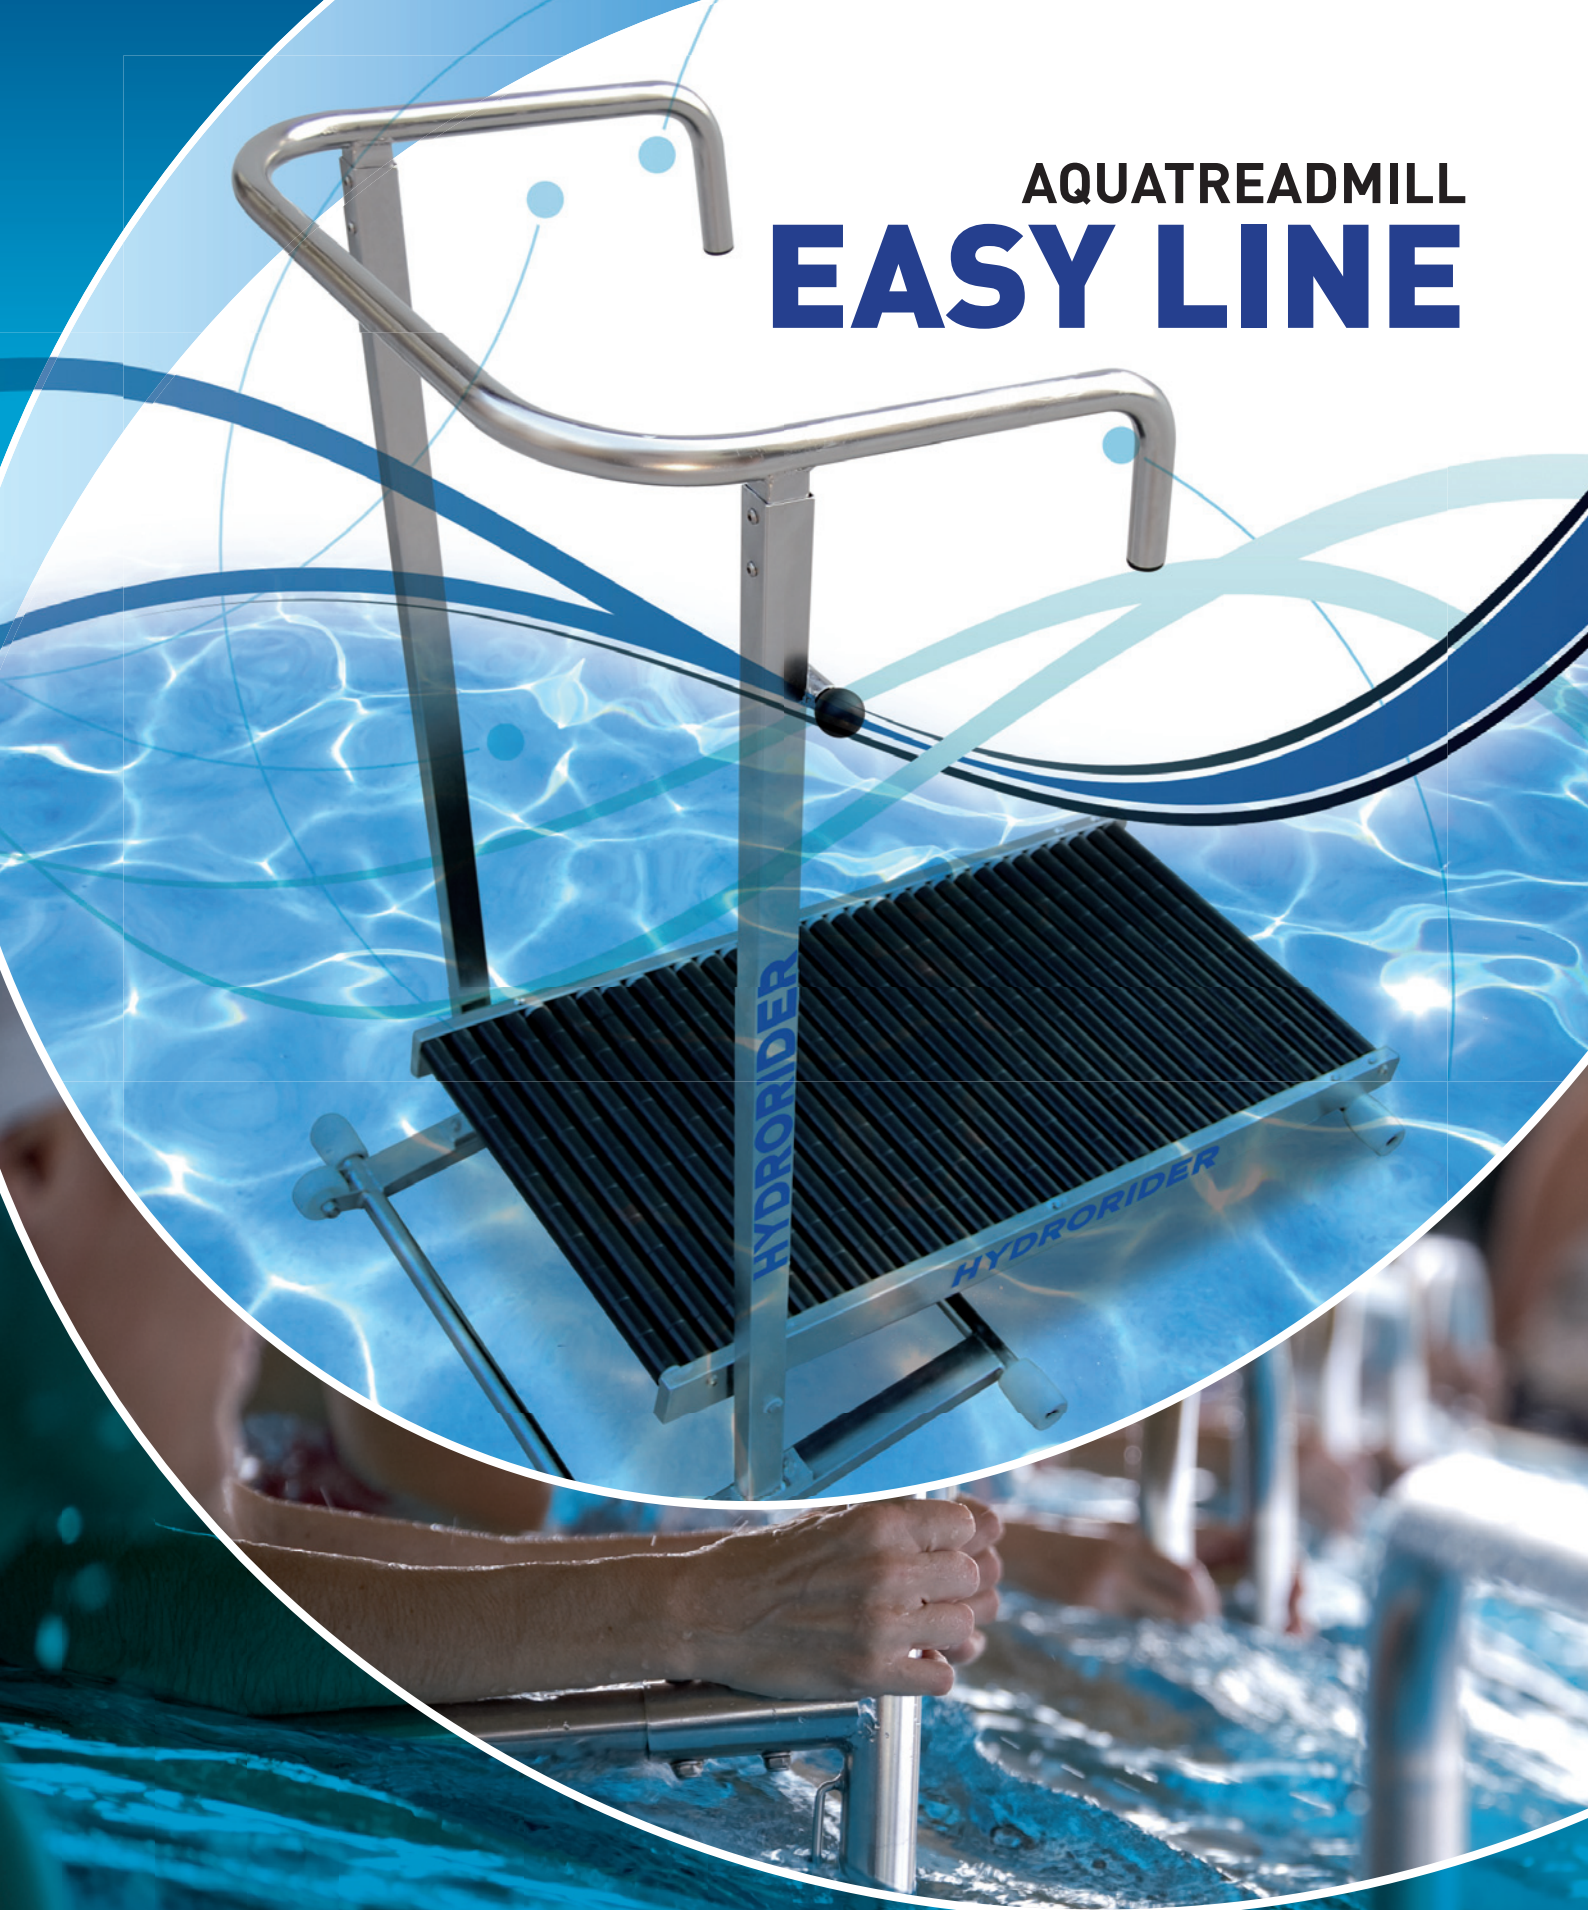

AQUATREADMILL
EASY LINE

www.hydrorider.com

HYDRORIDER®

AQUATIC PROFESSIONAL EQUIPMENT - MADE IN ITALY

PATENTED
Made in Italy

AQUATREADMILL EASY LINE

WWW.ZERONOVCOMUNICAZIONE.IT

The **Hydrorider AquaTreadmill Easy Line** has been created to give to fitness centres, recreation clubs, wellness-Spa centres and private pools the possibility to introduce aquatic running and walking into their facilities with the design and quality that distinguish Hydrorider products at a reasonable price.

It is a unique piece of equipment, light and foldable, it is made out of marine stainless steel AISI 316L (rust proof). The platform is made of 308 rolls that are rotating over flexible shock absorbing supports. There is neither mechanic resistance nor motor moving the rolls. The user has to move actively the legs impressing a force/movement toward the back contrasting the water resistance while the foot is sliding over the rolls, and again back to the front then starting a new step with the other leg.

Walking and running indoor is now a very popular activity on land and in water and it has few to none side effects. Particularly in water, we will dramatically reduce the weight effect on our body improving balance, muscular perception and blood circulation.

The AquaTreadmill Hydrorider Easy Line is a multipurpose piece of equipment perfect for group exercise, circuit training, physical therapy, rehabilitation, personal training and athletic training. With special population it can be utilized for people with limitations due to arthritis, fibromyalgia, previous injury, obesity or those who are de-conditioned, also suitable for coop use with medical and fitness facilities. It can be easily folded and stored after its use.